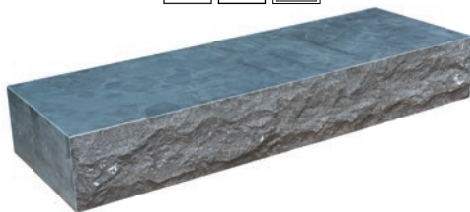

BLUE MOON - Honed Linea Rockface